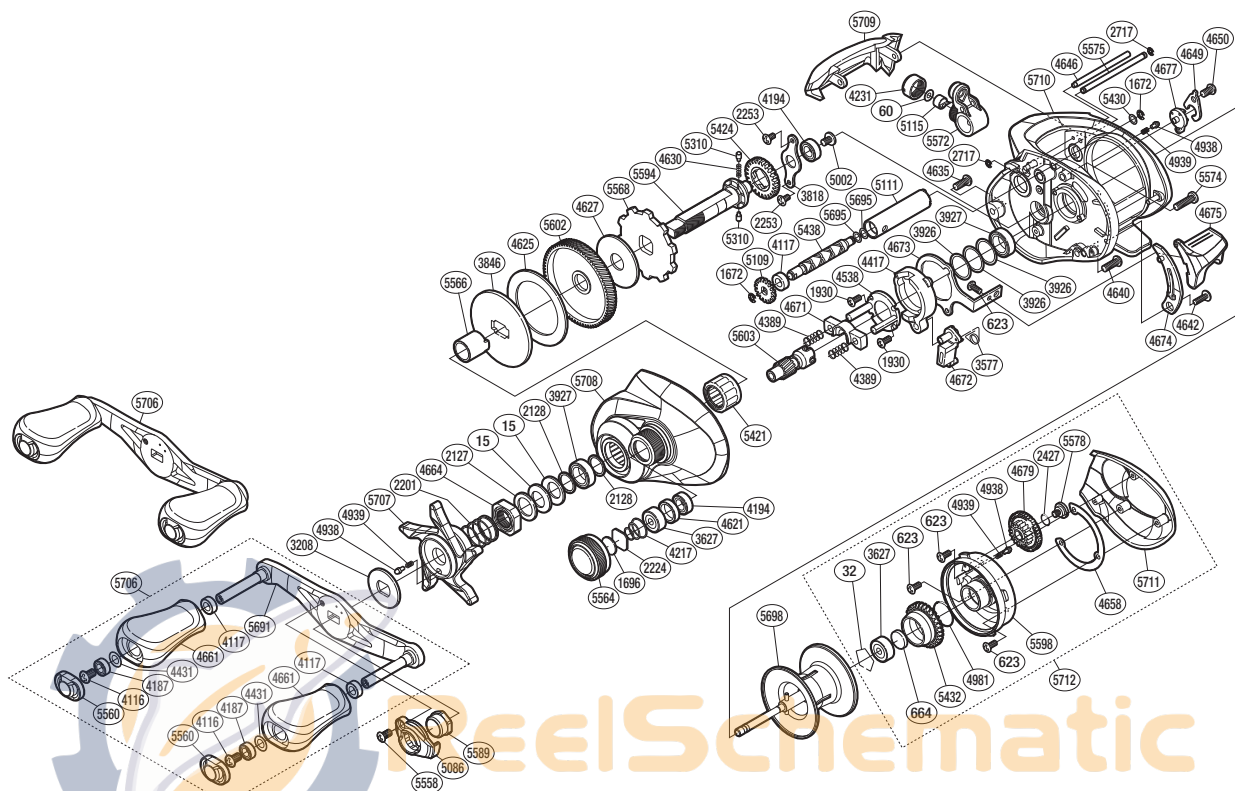

SHIMANO

CHRONARCH

A-RB

CH G-151HG

Please note that the number of adjusting washers may not be the same as shown in the exploded views. (Adjustment will vary with each individual product.)

(51RH29F151X)

Part No.	Description	Part No.	Description	Part No.	Description
BNT0015	Drag Spring Washer	BNT4538	Clutch Cam Retainer	BNT5424	Idle Gear
BNT0032	Bearing Retainer	BNT4621	Bearing Spacer	BNT5430	Washer
BNT0060	Spacer	BNT4625	Drag Washer	BNT5432	Brake Pipe Gear Assembly
BNT0623	Screw	BNT4627	Drag Washer	BNT5438	Worm Shaft
BNT0664	Spacer B	BNT4630	Idle Gear Spring	BNT5558	Screw
BNT1672	E Lock	BNT4635	Screw	BNT5560	Handle Knob Seal
BNT1696	Cast Control Spacer	BNT4640	Screw	BNT5564	Cast Control Cap
BNT1930	Screw	BNT4642	Screw	BNT5566	Roller Clutch Inner Tube
BNT2127	Star Drag Spacer	BNT4646	Stabilizer Bar	BNT5568	Anti-Reverse Ratchet
BNT2128	Bearing Washer	BNT4649	Cam Lever Retainer	BNT5572	Line Guide Assembly
BNT2201	Star Drag Spring	BNT4650	Screw	BNT5574	Screw
BNT2224	Spool Tension Spacer	BNT4658	Washer	BNT5575	Line Guard
BNT2253	Screw	BNT4661	Handle Knob	BNT5578	Screw
BNT2427	O Ring	BNT4664	Star Drag Nut	BNT5589	Handle Nut
BNT2717	E Lock	BNT4671	Yoke	BNT5594	Drive Shaft
BNT3208	Star Drag Click Plate	BNT4672	Clutch Pawl	BNT5598	Brake Case Assembly
BNT3577	Clutch Pawl Spring	BNT4673	Clutch Plate	BNT5602	Drive Gear
BNT3627	Ball Bearing	BNT4674	Clutch Bar Guide	BNT5603	Pinion Gear
BNT3818	Drive Shaft Retainer	BNT4675	Quick-Fire li Clutch Bar Assembly	BNT5691	Handle Shank Assembly
BNT3846	Key Washer	BNT4677	Side Plate Cam Lever	BNT5695	Washer
BNT3926	Washer	BNT4679	Br Dial	BNT5698	Spool Assembly
BNT3927	Ball Bearing	BNT4938	Click Pin	BNT5706	Handle Assembly
BNT4116	Screw	BNT4939	Click Spring	BNT5707	Star Drag
BNT4117	Bushing	BNT4981	O Ring	BNT5708	Left Side Plate Assembly
BNT4187	Ball Bearing	BNT5002	Screw	BNT5709	Level Wind Protector
BNT4194	Ball Bearing	BNT5086	Handle Retainer	BNT5710	Frame Assembly
BNT4217	Spool Tension Spring	BNT5109	Idle Gear	BNT5711	Right Side Plate
BNT4231	Pawl Cap	BNT5111	Level Wind Guard	BNT5712	Right Side Plate Assembly
BNT4389	Yoke Spring	BNT5115	Line Guide Pawl		
BNT4417	Clutch Cam	BNT5310	Idle Gear Pin		
BNT4431	Washer	BNT5421	Roller Clutch Bearing	BNT4692	B-100 Oil (accessory)